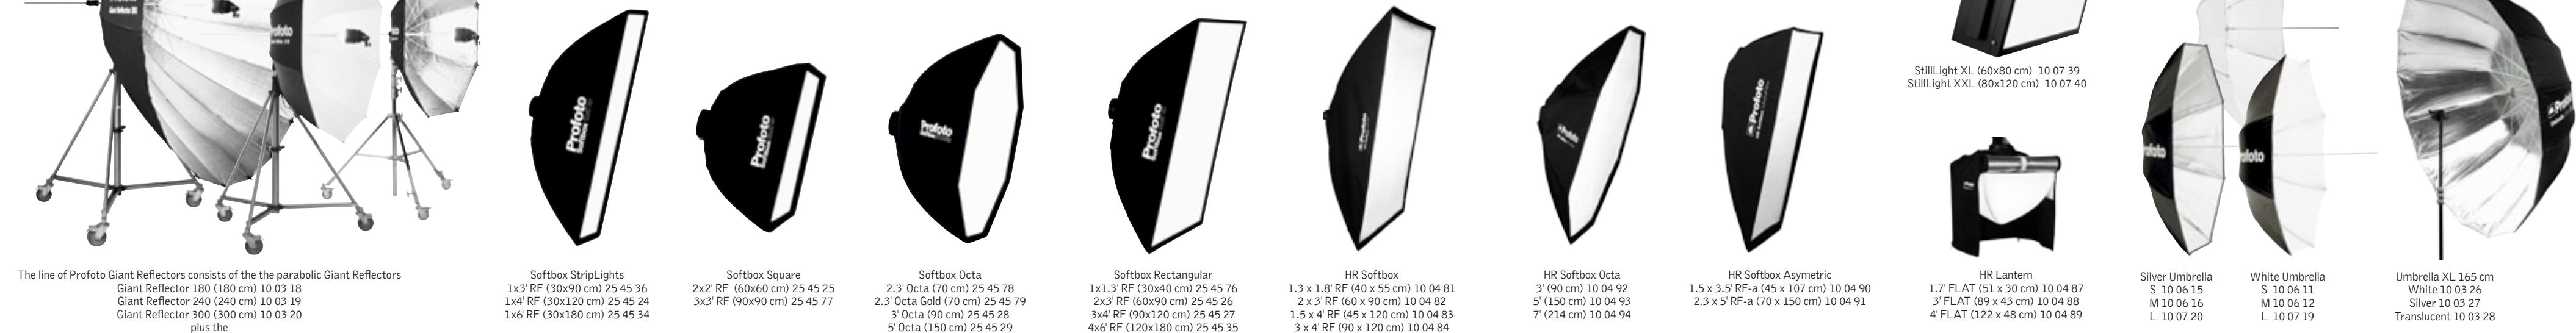

# Profoto – The Light Shaping System

GENERATORS AND MONOLIGHTS

HEADS

LIGHT SHAPING TOOLS

The line of Profoto Giant Reflectors consists of the the parabolic Giant Reflectors  
 Giant Reflector 180 (180 cm) 10 03 18  
 Giant Reflector 240 (240 cm) 10 03 19  
 Giant Reflector 300 (300 cm) 10 03 20  
 plus the  
 Giant White 150 cm 10 03 14, Giant White 210 cm 10 03 15  
 Giant Silver 150 cm 10 03 16, and Giant Silver 210 cm 10 03 17  
 Optional front diffusers are available for all Giants.

Softbox StripLights  
 1x3' RF (30x90 cm) 25 45 36  
 1x4' RF (30x120 cm) 25 45 24  
 1x6' RF (30x180 cm) 25 45 34

Softbox Square  
 2x2' RF (60x60 cm) 25 45 25  
 3x3' RF (90x90 cm) 25 45 77

Softbox Octa  
 2.3' Octa (70 cm) 25 45 78  
 2.3' Octa Gold (70 cm) 25 45 79  
 3' Octa (90 cm) 25 45 28  
 5' Octa (150 cm) 25 45 29

HR Softbox Octa  
 3' (90 cm) 10 04 92  
 5' (150 cm) 10 04 93  
 7' (214 cm) 10 04 94

HR Softbox Asymmetric  
 1.5 x 3.5' RF-a (45 x 107 cm) 10 04 90  
 2.3 x 5' RF-a (70 x 150 cm) 10 04 91

HR Lantern  
 1.7' FLAT (51 x 30 cm) 10 04 87  
 3' FLAT (89 x 43 cm) 10 04 88  
 4' FLAT (122 x 48 cm) 10 04 89