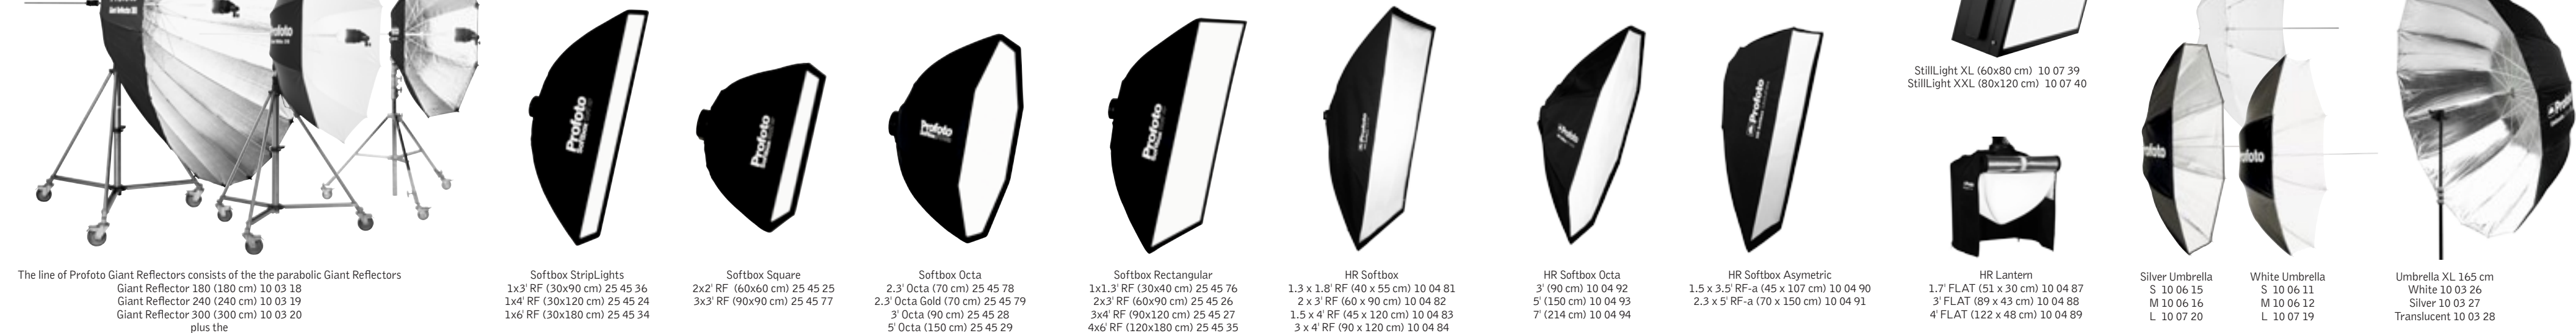

Profoto – The Light Shaping System

GENERATORS AND MONOLIGHTS

HEADS

LIGHT SHAPING TOOLS

The line of Profoto Giant Reflectors consists of the the parabolic Giant Reflectors
 Giant Reflector 180 (180 cm) 10 03 18
 Giant Reflector 240 (240 cm) 10 03 19
 Giant Reflector 300 (300 cm) 10 03 20
 plus the
 Giant White 150 cm 10 03 14, Giant White 210 cm 10 03 15
 Giant Silver 150 cm 10 03 16, and Giant Silver 210 cm 10 03 17
 Optional front diffusers are available for all Giants.

Softbox StripLights
 1x3' RF (30x90 cm) 25 45 36
 1x4' RF (30x120 cm) 25 45 24
 1x6' RF (30x180 cm) 25 45 34

Softbox Square
 2x2' RF (60x60 cm) 25 45 25
 3x3' RF (90x90 cm) 25 45 77

Softbox Octa
 2.3' Octa (70 cm) 25 45 78
 2.3' Octa Gold (70 cm) 25 45 79
 3' Octa (90 cm) 25 45 28
 5' Octa (150 cm) 25 45 29

HR Softbox Octa
 3' (90 cm) 10 04 92
 5' (150 cm) 10 04 93
 7' (214 cm) 10 04 94

HR Softbox Asymmetric
 1.5 x 3.5' RF-a (45 x 107 cm) 10 04 90
 2.3 x 5' RF-a (70 x 150 cm) 10 04 91

HR Lantern
 1.7' FLAT (51 x 30 cm) 10 04 87
 3' FLAT (89 x 43 cm) 10 04 88
 4' FLAT (122 x 48 cm) 10 04 89

Silver Umbrella
 S 10 06 15
 M 10 06 16
 L 10 07 20

White Umbrella
 S 10 06 11
 M 10 06 12
 L 10 07 19

Umbrella XL 165 cm
 White 10 03 26
 Silver 10 03 27
 Translucent 10 03 28